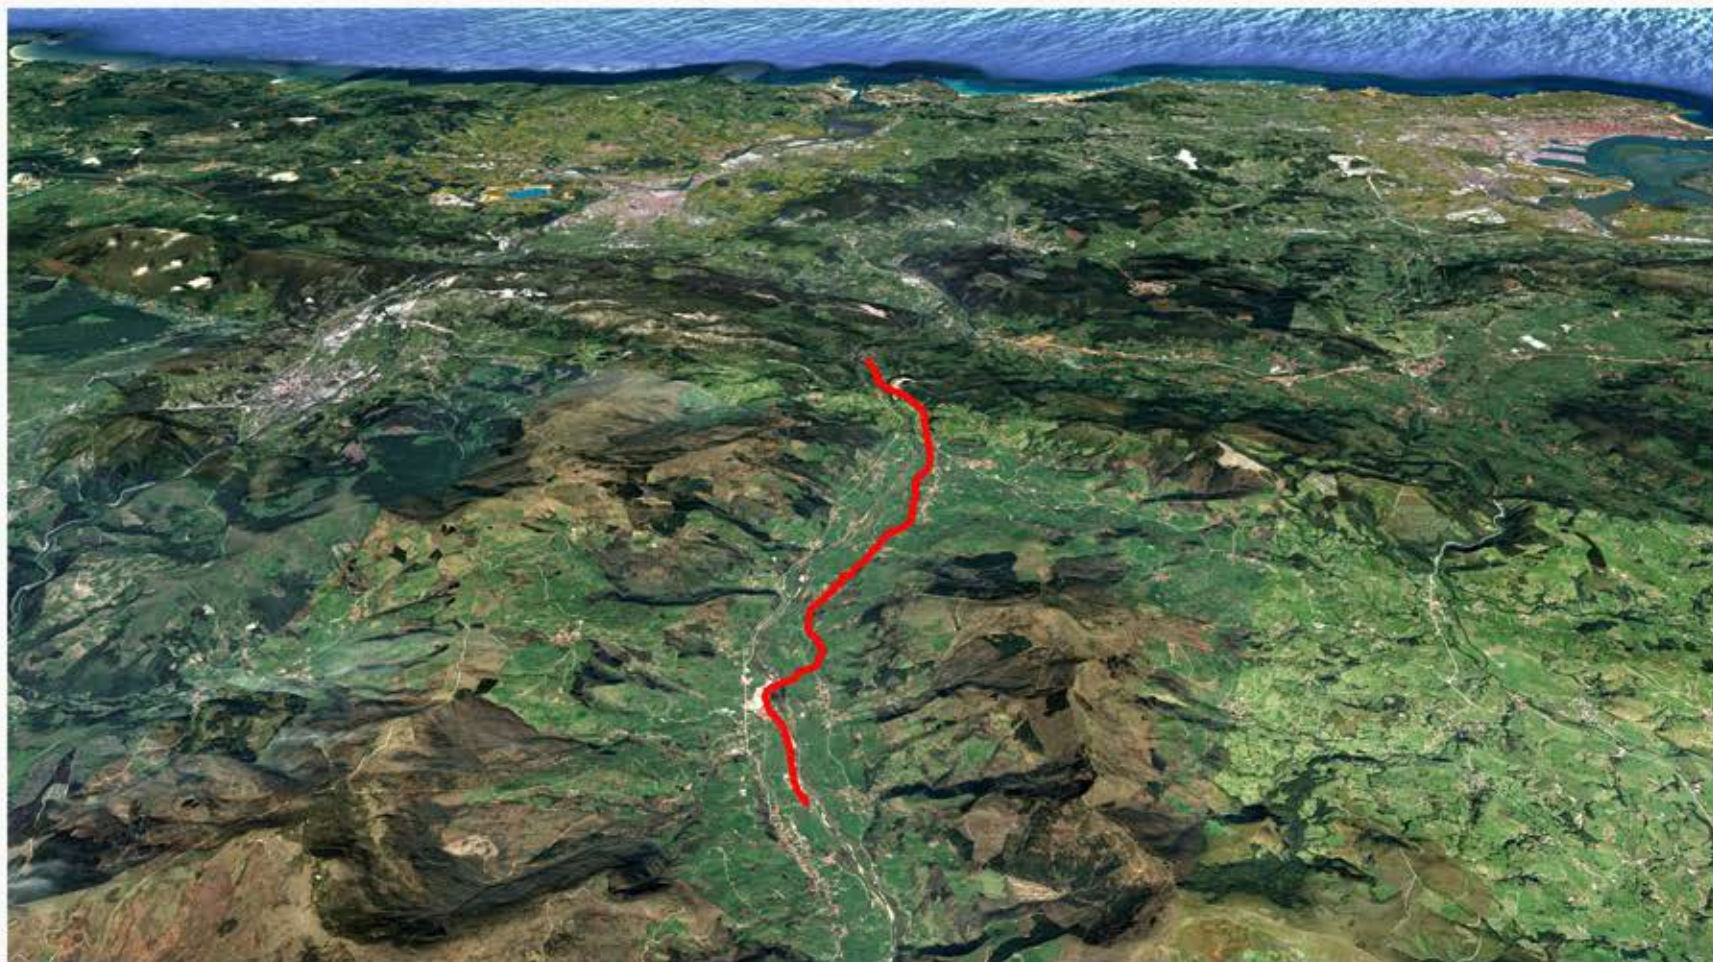

PAS BIKE LANE (PUENTE VIESGO-ONTANEDA SECTION)

www.cantabrianway.es

Minimum group: 2. Special prices 4 or more. Quality brand bike rental. Transfer and bike pick up available at the beginning or at the end of the lane. For more info about fares, please check the bike rental section in our website.