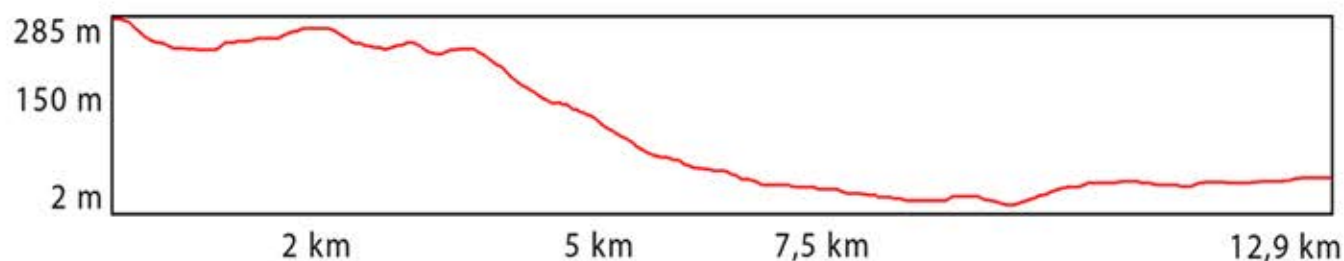

# FROM MONTE CORONA TO COMILLAS BY BIKE

**INCLUDES:** Qualified mountain guide service + bike rental + transfer + accident insurance. Minimum group: 2. Special rates 4 + group.

Más información:  
info@cantabrianway.es / ☎ 652 998 549