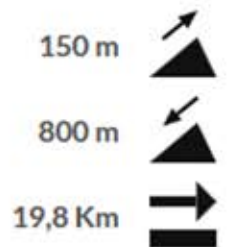

THE SAJA FORESTS: FROM PALOMBERA TO BÁRCENA MAYOR BY BIKE

INCLUDES: Qualified mountain guide service + bike rental + accidents insurance.
Minimum group: 2. Special rates 4 + group.

Más información:
info@cantabrianway.es / ☎ 652 998 549