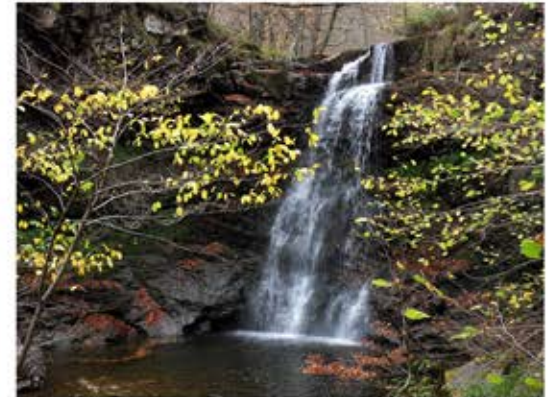

THE SAJA FORESTS: FROM PALOMBERA TO BÁRCENA MAYOR BY BIKE

INCLUDES: Qualified mountain guide service + bike rental + accidents insurance.
Minimum group: 2. Special rates 4 + group.

Más información:
info@cantabrianway.es / ☎ 652 998 549