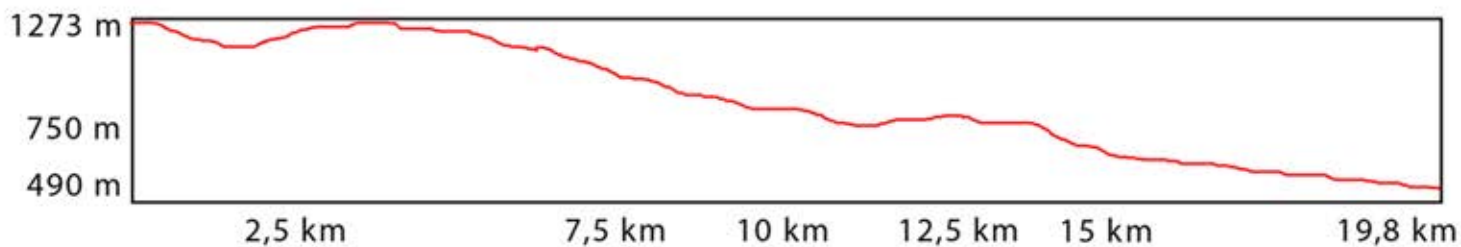

THE SAJA FORESTS: FROM PALOMBERA TO BÁRCENA MAYOR BY BIKE

INCLUDES: Qualified mountain guide service + bike rental + accidents insurance.
Minimum group: 2. Special rates 4 + group.

Más información:
info@cantabrianway.es / ☎ 652 998 549